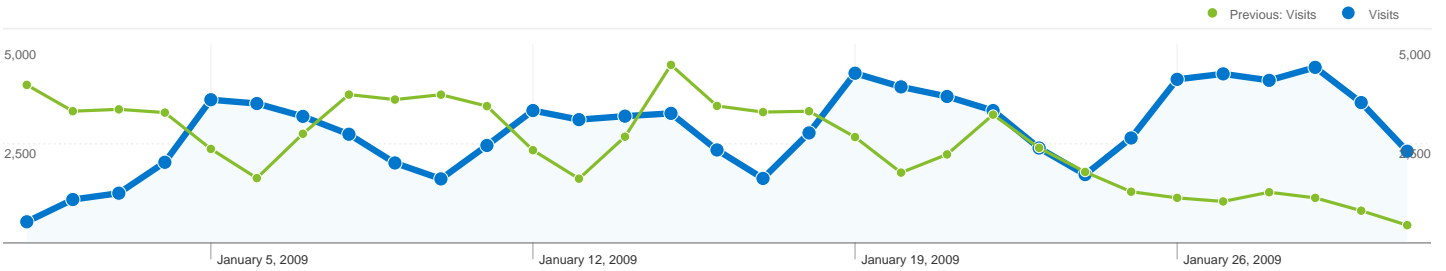

All traffic sources sent a total of 88,470 visits

19.87% Direct Traffic

Previous: 21.45% (-7.37%)

72.22% Referring Sites

Previous: 69.91% (3.30%)

7.92% Search Engines

Previous: 8.64% (-8.42%)