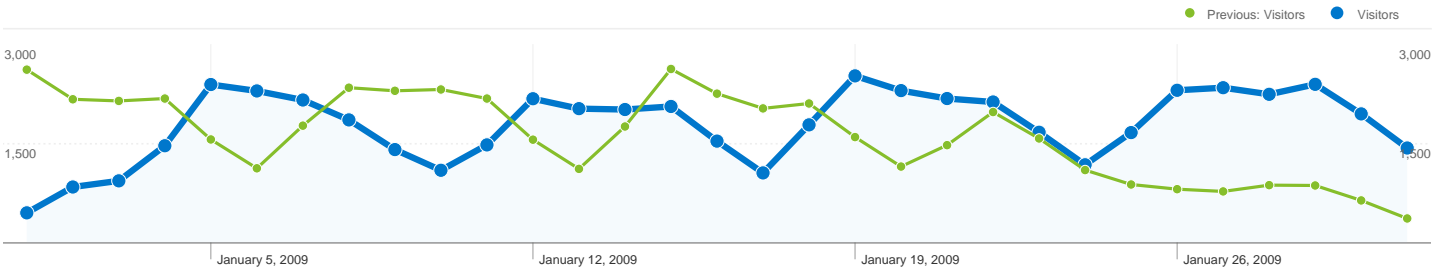

Site Usage

88,470 Visits

Previous: 77,691 (13.87%)

26.87% Bounce Rate

Previous: 25.03% (7.34%)

583,154 Pageviews

Previous: 526,700 (10.72%)

00:04:34 Avg. Time on Site

Previous: 00:04:19 (5.93%)

6.59 Pages/Visit

Previous: 6.78 (-2.77%)

15.03% % New Visits

Previous: 15.50% (-2.98%)

Visitors Overview

Visitors
20,340

Map Overlay SI

20,340 people visited this site

 **88,470 Visits**

Previous: 77,691 (13.87%)

 **20,340 Absolute Unique Visitors**

Previous: 18,780 (8.31%)

 **583,154 Pageviews**

Previous: 526,700 (10.72%)

 **6.59 Average Pageviews**