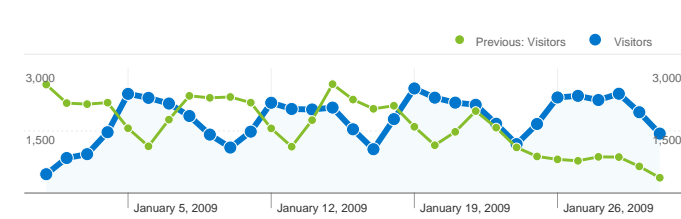

Site Usage

88,470 Visits

Previous: 77,691 (13.87%)

26.87% Bounce Rate

Previous: 25.03% (7.34%)

583,154 Pageviews

Previous: 526,700 (10.72%)

00:04:34 Avg. Time on Site

Previous: 00:04:19 (5.93%)

6.59 Pages/Visit

Previous: 6.78 (-2.77%)

15.03% % New Visits

Previous: 15.50% (-2.98%)

Visitors Overview

Visitors
20,340

Map Overlay SI

20,340 people visited this site

 **88,470 Visits**

Previous: 77,691 (13.87%)

 **20,340 Absolute Unique Visitors**

Previous: 18,780 (8.31%)

 **583,154 Pageviews**

Previous: 526,700 (10.72%)

 **6.59 Average Pageviews**