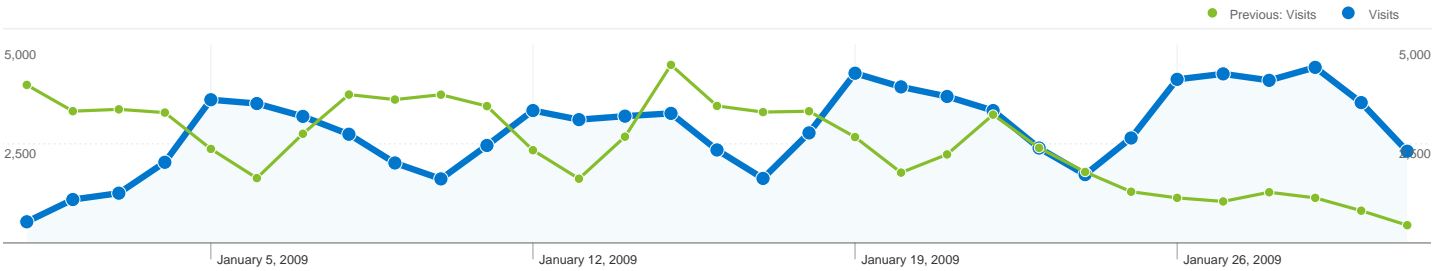

88,470 visits used 35 browser and OS combinations

Site Usage

Visits 88,470 Previous: 77,691 (13.87%)	Pages/Visit 6.59 Previous: 6.78 (-2.77%)	Avg. Time on Site 00:04:34 Previous: 00:04:19 (5.93%)	% New Visits 15.04% Previous: 15.52% (-3.07%)	Bounce Rate 26.87% Previous: 25.03% (7.34%)	
Browser and OS	Visits	Pages/Visit	Avg. Time on Site	% New Visits	Bounce Rate
Firefox / Windows					
January 1, 2009 - January 31, 2009	52,876	5.78	00:04:20	13.61%	26.75%
December 1, 2008 - December 31, 2008	43,801	5.84	00:03:57	14.48%	25.08%
% Change	20.72%	-1.08%	9.38%	-6.02%	6.65%
Internet Explorer / Windows					
January 1, 2009 - January 31, 2009	29,642	7.83	00:04:47	16.78%	26.87%
December 1, 2008 - December 31, 2008	29,066	8.13	00:04:43	16.91%	24.99%
% Change	1.98%	-3.62%	1.41%	-0.81%	7.55%
Chrome / Windows					
January 1, 2009 - January 31, 2009	2,506	10.25	00:07:20	12.97%	20.03%
December 1, 2008 - December 31, 2008	1,874	8.51	00:05:37	11.90%	20.65%
% Change	33.72%	20.37%	30.56%	8.99%	-3.00%
Opera / Windows					
January 1, 2009 - January 31, 2009	1,891	4.45	00:03:15	16.02%	40.67%
December 1, 2008 - December 31, 2008	1,664	4.86	00:03:43	10.46%	32.33%
% Change	13.64%	-8.41%	-12.29%	53.23%	25.78%
Firefox / Linux					
January 1, 2009 - January 31, 2009	408	8.67	00:07:35	25.74%	15.69%
December 1, 2008 - December 31, 2008	387	7.47	00:05:54	34.88%	20.93%
% Change	5.43%	16.15%	28.67%	-26.23%	-25.05%
Safari / Macintosh					
January 1, 2009 - January 31, 2009	226	4.85	00:02:58	15.93%	25.22%