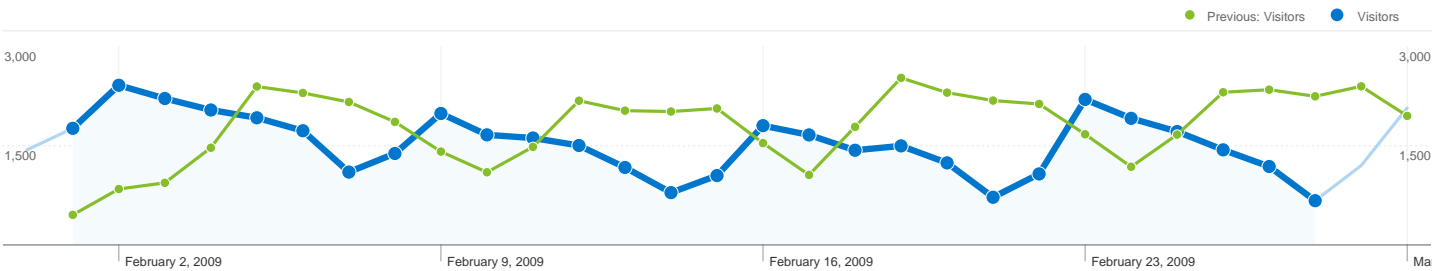

Site Usage

 **68,772 Visits**

Previous: 88,470 (-22.27%)

 **28.86% Bounce Rate**

Previous: 26.87% (7.43%)

 **442,961 Pageviews**

Previous: 583,154 (-24.04%)

 **00:04:02 Avg. Time on Site**

Previous: 00:04:34 (-11.62%)

 **6.44 Pages/Visit**

Previous: 6.59 (-2.28%)

 **14.77% % New Visits**

Previous: 15.03% (-1.74%)

Visitors Overview

Visitors
16,793

Map Overlay SI

16,793 people visited this site

 **68,772 Visits**

Previous: 88,470 (-22.27%)

 **16,793 Absolute Unique Visitors**

Previous: 20,340 (-17.44%)

 **442,961 Pageviews**

Previous: 583,154 (-24.04%)

 **6.44 Average Pageviews**