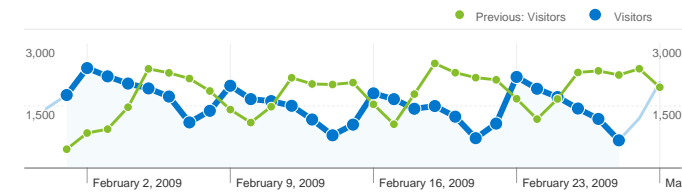

Site Usage

 **68,772 Visits**

Previous: 88,470 (-22.27%)

 **28.86% Bounce Rate**

Previous: 26.87% (7.43%)

 **442,961 Pageviews**

Previous: 583,154 (-24.04%)

 **00:04:02 Avg. Time on Site**

Previous: 00:04:34 (-11.62%)

 **6.44 Pages/Visit**

Previous: 6.59 (-2.28%)

 **14.77% % New Visits**

Previous: 15.03% (-1.74%)

Visitors Overview

Visitors
16,793

Map Overlay SI

16,793 people visited this site

 **68,772 Visits**

Previous: 88,470 (-22.27%)

 **16,793 Absolute Unique Visitors**

Previous: 20,340 (-17.44%)

 **442,961 Pageviews**

Previous: 583,154 (-24.04%)

 **6.44 Average Pageviews**