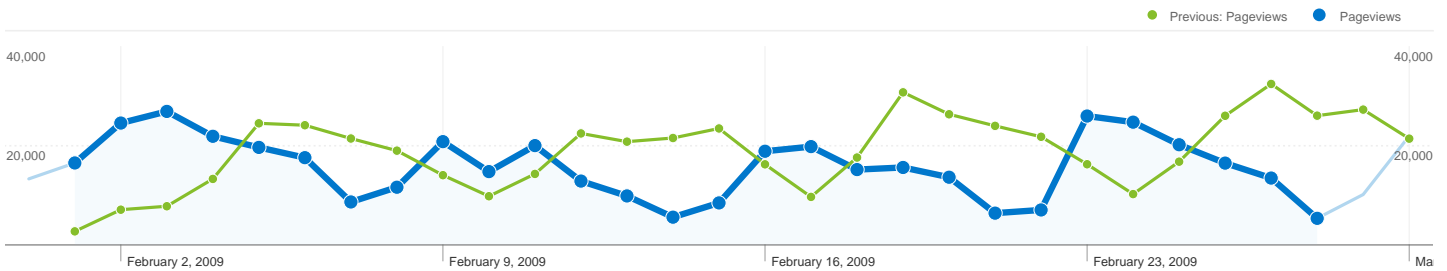

29,795 page titles were viewed a total of 442,961 times

Content Performance

Page Title	Pageviews	Unique Pageviews	Avg. Time on Page	Bounce Rate	% Exit	$ Index
Pageviews 442,961 Previous: 583,154 (-24.04%)						
Unique Pageviews 265,794 Previous: 347,385 (-23.49%)						
Avg. Time on Page 00:00:45 Previous: 00:00:49 (-9.17%)						
Bounce Rate 28.86% Previous: 26.87% (7.43%)						
% Exit 15.53% Previous: 15.17% (2.34%)						
$ Index $0.00 Previous: $0.00 (0.00%)						
Page Title	Pageviews	Unique Pageviews	Avg. Time on Page	Bounce Rate	% Exit	$ Index
Center za e-izobraževanje in vseživljenjsko učenje						
February 1, 2009 - February 28, 2009	144,291	70,263	00:00:39	30.76%	26.30%	$0.00
January 1, 2009 - January 31, 2009	173,108	82,434	00:00:37	28.57%	24.74%	$0.00
% Change	-16.65%	-14.76%	5.73%	7.67%	6.30%	0.00%
Center za e-izobraževanje in vseživljenjsko učenje: Prijava v spletno mesto						
February 1, 2009 - February 28, 2009	12,959	9,404	00:00:27	13.75%	12.96%	$0.00
January 1, 2009 - January 31, 2009	18,717	13,601	00:00:28	14.52%	13.47%	$0.00
% Change	-30.76%	-30.86%	-3.08%	-5.30%	-3.85%	0.00%
(not set)						
February 1, 2009 - February 28, 2009	8,298	5,752	00:00:47	20.49%	8.50%	$0.00
January 1, 2009 - January 31, 2009	6,357	4,831	00:01:00	24.00%	9.34%	$0.00
% Change	30.53%	19.06%	-22.06%	-14.62%	-9.08%	0.00%
Sporočila - Center za e-izobraževanje in vseživljenjsko učenje						
February 1, 2009 - February 28, 2009	6,479	1,158	00:00:52	0.00%	2.50%	$0.00
January 1, 2009 - January 31, 2009	9,825	1,304	00:00:54	16.67%	1.93%	$0.00
% Change	-34.06%	-11.20%	-2.63%	-100.00%	29.30%	0.00%
Predmet: PRAVNA INFORMATIKA						
February 1, 2009 - February 28, 2009	4,149	2,251	00:00:38	14.81%	6.51%	$0.00
January 1, 2009 - January 31, 2009	6,766	3,494	00:00:31	15.79%	5.08%	$0.00
% Change	-38.68%	-35.58%	25.40%	-6.17%	28.00%	0.00%
Predmet: MATERIALI I						
February 1, 2009 - February 28, 2009	3,686	2,182	00:00:29	10.81%	4.23%	$0.00