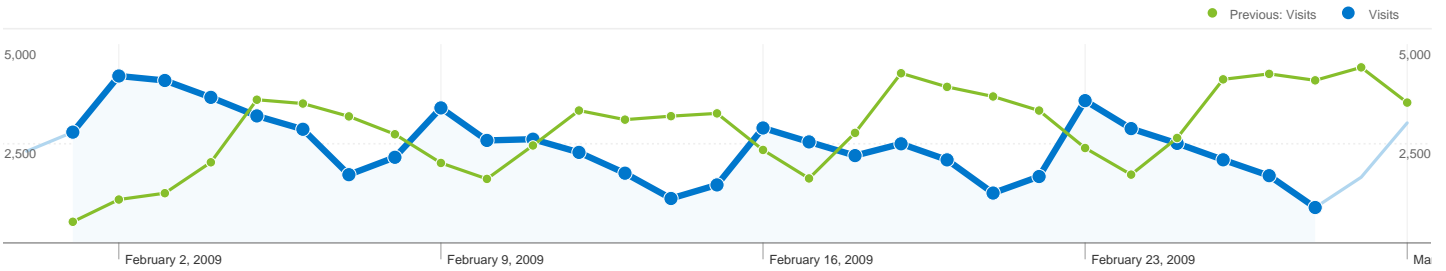

Site Usage

 **68,772 Visits**

Previous: 88,470 (-22.27%)

 **28.86% Bounce Rate**

Previous: 26.87% (7.43%)

 **442,961 Pageviews**

Previous: 583,154 (-24.04%)

 **00:04:02 Avg. Time on Site**

16,793 people visited this site

 **68,772 Visits**

Previous: 88,470 (-22.27%)

 **16,793 Absolute Unique Visitors**

Previous: 20,340 (-17.44%)

 **442,961 Pageviews**

Previous: 583,154 (-24.04%)

 **6.44 Average Pageviews**

Previous: 6.59 (-2.28%)

 **00:04:02 Time on Site**

Previous: 00:04:34 (-11.62%)

 **28.86% Bounce Rate**

Previous: 26.87% (7.43%)

 **14.77% New Visits**

Previous: 15.03% (-1.74%)

Technical Profile

Traffic Sources Overview

Feb 1, 2009 - Feb 28, 2009
Comparing to: Jan 1, 2009 - Jan 31, 2009

All traffic sources sent a total of 68,772 visits

18.46% Direct Traffic

Previous: 19.87% (-7.07%)

73.73% Referring Sites