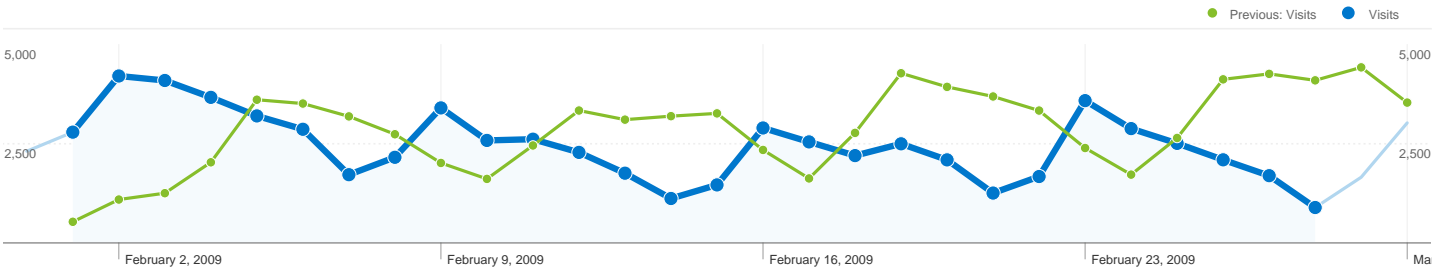

68,772 visits used 37 browser and OS combinations

Site Usage

Visits 68,772 Previous: 88,470 (-22.27%)	Pages/Visit 6.44 Previous: 6.59 (-2.28%)	Avg. Time on Site 00:04:02 Previous: 00:04:34 (-11.62%)	% New Visits 14.79% Previous: 15.04% (-1.68%)	Bounce Rate 28.86% Previous: 26.87% (7.43%)	
Browser and OS	Visits	Pages/Visit	Avg. Time on Site	% New Visits	Bounce Rate
Firefox / Windows					
February 1, 2009 - February 28, 2009	42,413	5.33	00:03:38	13.49%	28.57%
January 1, 2009 - January 31, 2009	52,876	5.78	00:04:20	13.61%	26.75%
% Change	-19.79%	-7.71%	-15.87%	-0.87%	6.83%
Internet Explorer / Windows					
February 1, 2009 - February 28, 2009	21,378	8.36	00:04:27	16.39%	29.27%
January 1, 2009 - January 31, 2009	29,642	7.83	00:04:47	16.78%	26.87%
% Change	-27.88%	6.71%	-7.02%	-2.33%	8.93%
Chrome / Windows					
February 1, 2009 - February 28, 2009	2,073	9.21	00:06:21	11.72%	21.08%
January 1, 2009 - January 31, 2009	2,506	10.25	00:07:20	12.97%	20.03%
% Change	-17.28%	-10.08%	-13.56%	-9.61%	5.23%
Opera / Windows					
February 1, 2009 - February 28, 2009	1,512	4.74	00:03:01	18.58%	42.00%
January 1, 2009 - January 31, 2009	1,891	4.45	00:03:15	16.02%	40.67%
% Change	-20.04%	6.55%	-7.34%	15.99%	3.27%
Firefox / Linux					
February 1, 2009 - February 28, 2009	299	8.50	00:09:48	24.75%	19.06%
January 1, 2009 - January 31, 2009	408	8.67	00:07:35	25.74%	15.69%
% Change	-26.72%	-1.99%	29.16%	-3.83%	21.53%
Safari / SymbianOS					
February 1, 2009 - February 28, 2009	165	3.01	00:01:56	100.00%	36.36%