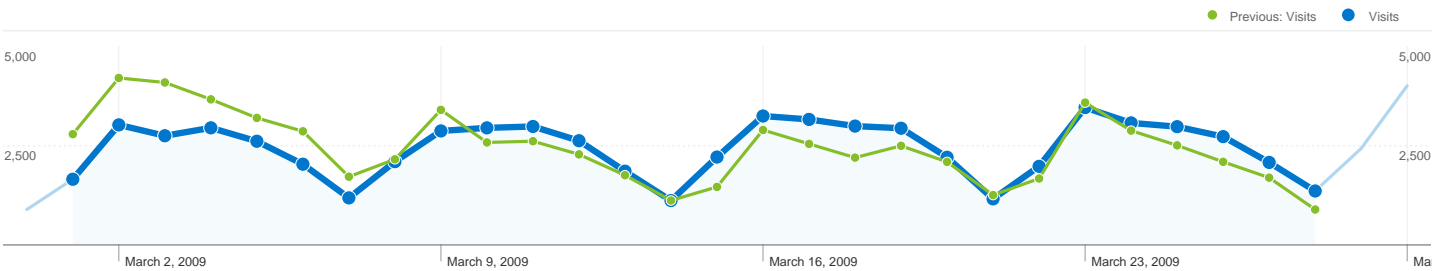

68,344 visits used 35 browser and OS combinations

Site Usage

Visits 68,344 Previous: 68,772 (-0.62%)	Pages/Visit 7.14 Previous: 6.44 (10.85%)	Avg. Time on Site 00:05:03 Previous: 00:04:02 (25.09%)	% New Visits 16.41% Previous: 14.79% (10.96%)	Bounce Rate 28.16% Previous: 28.86% (-2.42%)	
Browser and OS	Visits	Pages/Visit	Avg. Time on Site	% New Visits	Bounce Rate
Firefox / Windows					
March 1, 2009 - March 28, 2009	39,857	6.41	00:04:54	15.97%	27.46%
February 1, 2009 - February 28, 2009	42,413	5.33	00:03:38	13.49%	28.57%
% Change	-6.03%	20.20%	34.86%	18.39%	-3.89%
Internet Explorer / Windows					
March 1, 2009 - March 28, 2009	23,102	7.93	00:04:55	17.05%	29.25%
February 1, 2009 - February 28, 2009	21,378	8.36	00:04:27	16.39%	29.27%
% Change	8.06%	-5.09%	10.26%	4.03%	-0.07%
Chrome / Windows					
March 1, 2009 - March 28, 2009	2,355	11.76	00:08:35	9.64%	20.72%
February 1, 2009 - February 28, 2009	2,073	9.21	00:06:21	11.72%	21.08%
% Change	13.60%	27.69%	35.27%	-17.77%	-1.70%
Opera / Windows					
March 1, 2009 - March 28, 2009	1,623	5.09	00:03:45	14.85%	40.73%
February 1, 2009 - February 28, 2009	1,512	4.74	00:03:01	18.58%	42.00%
% Change	7.34%	7.52%	24.41%	-20.10%	-3.02%
Firefox / Linux					
March 1, 2009 - March 28, 2009	310	13.60	00:11:33	27.10%	21.29%
February 1, 2009 - February 28, 2009	299	8.50	00:09:48	24.75%	19.06%
% Change	3.68%	59.97%	17.97%	9.49%	11.68%
Safari / Macintosh					
March 1, 2009 - March 28, 2009	202	6.66	00:04:08	12.38%	36.14%