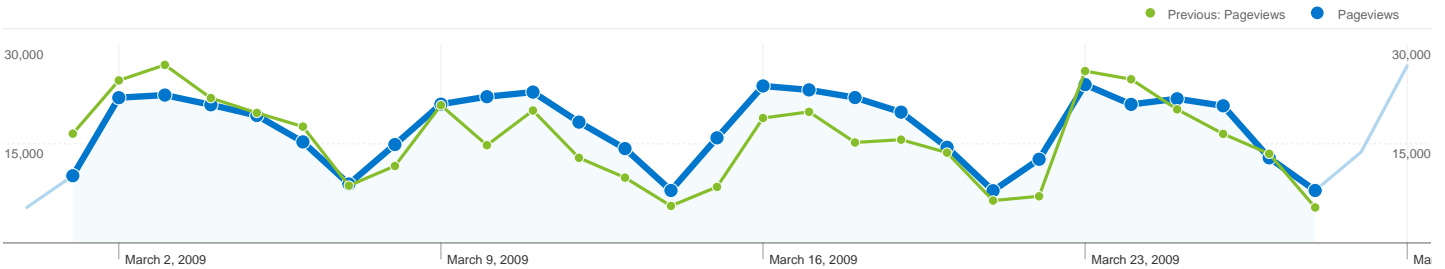

32,164 page titles were viewed a total of 487,972 times

Content Performance

Page Title	Pageviews	Unique Pageviews	Avg. Time on Page	Bounce Rate	% Exit	$ Index
Pageviews 487,972 Previous: 442,961 (10.16%)						
Unique Pageviews 288,122 Previous: 265,794 (8.40%)						
Avg. Time on Page 00:00:49 Previous: 00:00:45 (10.85%)						
Bounce Rate 28.16% Previous: 28.86% (-2.42%)						
% Exit 14.01% Previous: 15.53% (-9.79%)						
$ Index $0.00 Previous: $0.00 (0.00%)						
Center za e-izobraževanje in vseživljenjsko učenje						
March 1, 2009 - March 28, 2009	132,684	63,363	00:00:35	30.51%	25.57%	$0.00
February 1, 2009 - February 28, 2009	144,291	70,263	00:00:39	30.76%	26.30%	$0.00
% Change	-8.04%	-9.82%	-11.50%	-0.83%	-2.78%	0.00%
Center za e-izobraževanje in vseživljenjsko učenje: Prijava v spletno mesto						
March 1, 2009 - March 28, 2009	15,368	11,255	00:00:28	13.16%	12.42%	$0.00
February 1, 2009 - February 28, 2009	12,959	9,404	00:00:27	13.75%	12.96%	$0.00
% Change	18.59%	19.68%	2.95%	-4.31%	-4.17%	0.00%
Sporočila - Center za e-izobraževanje in vseživljenjsko učenje						
March 1, 2009 - March 28, 2009	13,533	1,670	00:00:57	12.50%	2.14%	$0.00
February 1, 2009 - February 28, 2009	6,479	1,158	00:00:52	0.00%	2.50%	$0.00
% Change	108.87%	44.21%	8.83%	100.00%	-14.30%	0.00%
(not set)						
March 1, 2009 - March 28, 2009	8,571	6,017	00:00:56	33.59%	10.93%	$0.00
February 1, 2009 - February 28, 2009	8,298	5,752	00:00:47	20.49%	8.50%	$0.00
% Change	3.29%	4.61%	19.97%	63.94%	28.67%	0.00%
VALOVANJE IN ZGRADBA SNOVI: Bonus naloge 11-15