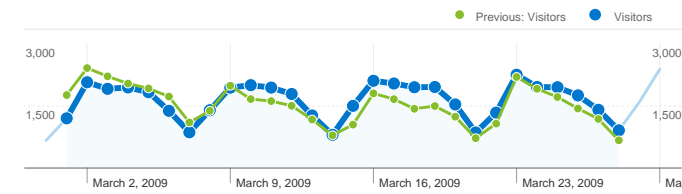

Site Usage

 **68,344 Visits**

Previous: 68,772 (-0.62%)

 **28.16% Bounce Rate**

Previous: 28.86% (-2.42%)

 **487,972 Pageviews**

Previous: 442,961 (10.16%)

 **00:05:03 Avg. Time on Site**

Previous: 00:04:02 (25.09%)

 **7.14 Pages/Visit**

Previous: 6.44 (10.85%)

 **16.39% % New Visits**

Previous: 14.77% (10.95%)

Visitors Overview

Visitors
17,650

Map Overlay SI

17,650 people visited this site

68,344 Visits
 Previous: 68,772 (-0.62%)

17,650 Absolute Unique Visitors
 Previous: 16,793 (5.10%)

487,972 Pageviews
 Previous: 442,961 (10.16%)

7.14 Average Pageviews
 Previous: 6.44 (10.85%)