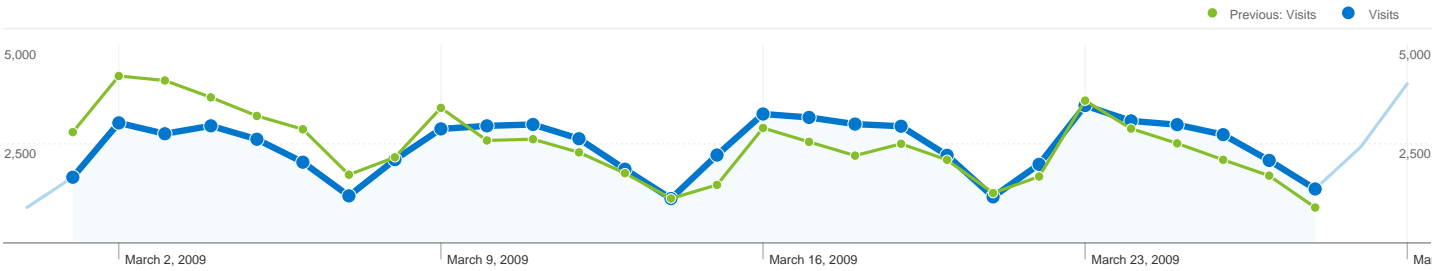

All traffic sources sent a total of 68,344 visits

21.34% Direct Traffic

Previous: 18.46% (15.60%)

67.97% Referring Sites

Previous: 73.73% (-7.82%)

10.69% Search Engines

Previous: 7.81% (36.94%)

- **Referring Sites**
  46,454.00 (67.97%)
- **Direct Traffic**
  14,585.00 (21.34%)
- **Search Engines**
  7,305.00 (10.69%)

Top Traffic Sources

Sources	Visits	% visits
eizobrazevanje.uni-mb.si (referral)		
Mar 1, 2009 - Mar 28, 2009	19,629	28.72%
Feb 1, 2009 - Feb 28, 2009	20,609	29.97%
% Change	-4.76%	-4.16%
(direct) ((none))		
Mar 1, 2009 - Mar 28, 2009	14,585	21.34%
Feb 1, 2009 - Feb 28, 2009	12,696	18.46%
% Change	14.88%	15.60%
google (organic)		
Mar 1, 2009 - Mar 28, 2009	6,709	9.82%
Feb 1, 2009 - Feb 28, 2009	4,898	7.12%
% Change	36.97%	37.83%
fs.uni-mb.si (referral)		
Mar 1, 2009 - Mar 28, 2009	5,520	8.08%
Feb 1, 2009 - Feb 28, 2009	6,796	9.88%
% Change	-18.78%	-18.27%
fg.uni-mb.si (referral)		

Keywords	Visits	% visits
moodle		
Mar 1, 2009 - Mar 28, 2009	2,980	40.79%
Feb 1, 2009 - Feb 28, 2009	2,495	46.48%
% Change	19.44%	-12.23%
moodle.uni-mb.si		
Mar 1, 2009 - Mar 28, 2009	957	13.10%
Feb 1, 2009 - Feb 28, 2009	502	9.35%
% Change	90.64%	40.09%
moodle uni mb		
Mar 1, 2009 - Mar 28, 2009	377	5.16%
Feb 1, 2009 - Feb 28, 2009	266	4.96%
% Change	41.73%	4.15%
e izobrazevanje		
Mar 1, 2009 - Mar 28, 2009	339	4.64%
Feb 1, 2009 - Feb 28, 2009	125	2.33%
% Change	171.20%	99.29%
moodle mb