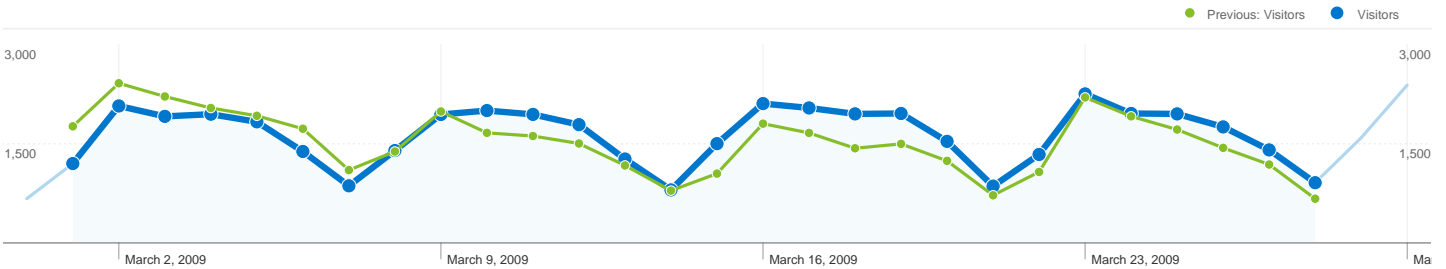

Site Usage

 **68,344 Visits**

Previous: 68,772 (-0.62%)

 **28.16% Bounce Rate**

Previous: 28.86% (-2.42%)

 **487,972 Pageviews**

Previous: 442,961 (10.16%)

 **00:05:03 Avg. Time on Site**

Previous: 00:04:02 (25.09%)

 **7.14 Pages/Visit**

Previous: 6.44 (10.85%)

 **16.39% % New Visits**

Previous: 14.77% (10.95%)

Visitors Overview

Visitors
17,650

Map Overlay SI

17,650 people visited this site

68,344 Visits
 Previous: 68,772 (-0.62%)

17,650 Absolute Unique Visitors
 Previous: 16,793 (5.10%)

487,972 Pageviews
 Previous: 442,961 (10.16%)

7.14 Average Pageviews
 Previous: 6.44 (10.85%)