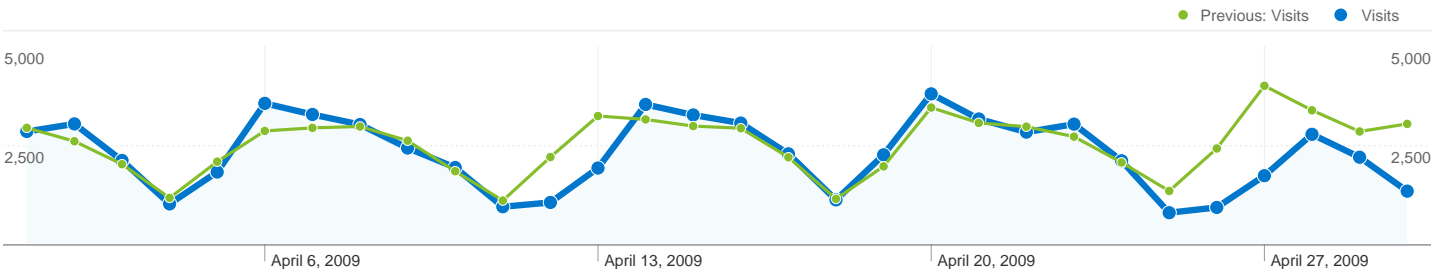

69,617 visits used 37 browser and OS combinations

Site Usage

Visits	Pages/Visit	Avg. Time on Site	% New Visits	Bounce Rate	
69,617 Previous: 76,660 (-9.19%)	6.30 Previous: 6.97 (-9.51%)	00:04:19 Previous: 00:05:06 (-15.22%)	14.34% Previous: 15.72% (-8.73%)	28.16% Previous: 27.88% (1.03%)	
Browser and OS	Visits	Pages/Visit	Avg. Time on Site	% New Visits	Bounce Rate
Firefox / Windows					
April 1, 2009 - April 30, 2009	42,069	5.74	00:04:12	13.57%	27.58%
March 4, 2009 - April 2, 2009	44,873	6.32	00:04:59	15.14%	27.08%
% Change	-6.25%	-9.19%	-15.67%	-10.37%	1.83%
Internet Explorer / Windows					
April 1, 2009 - April 30, 2009	21,845	7.12	00:04:16	15.18%	28.74%
March 4, 2009 - April 2, 2009	25,642	7.63	00:04:56	16.57%	28.97%
% Change	-14.81%	-6.61%	-13.65%	-8.37%	-0.79%
Chrome / Windows					
April 1, 2009 - April 30, 2009	2,238	10.12	00:07:26	8.80%	21.27%
March 4, 2009 - April 2, 2009	2,680	11.31	00:08:21	9.22%	20.41%
% Change	-16.49%	-10.52%	-10.93%	-4.49%	4.21%
Opera / Windows					
April 1, 2009 - April 30, 2009	1,864	3.99	00:02:46	8.53%	45.82%
March 4, 2009 - April 2, 2009	1,868	4.96	00:03:44	14.03%	42.67%
% Change	-0.21%	-19.41%	-25.69%	-39.18%	7.38%
Firefox / Linux					
April 1, 2009 - April 30, 2009	340	9.39	00:08:58	22.65%	17.65%
March 4, 2009 - April 2, 2009	359	13.08	00:10:58	23.96%	20.61%
% Change	-5.29%	-28.22%	-18.13%	-5.46%	-14.39%
Safari / SymbianOS					
April 1, 2009 - April 30, 2009	301	3.12	00:03:14	99.67%	33.55%