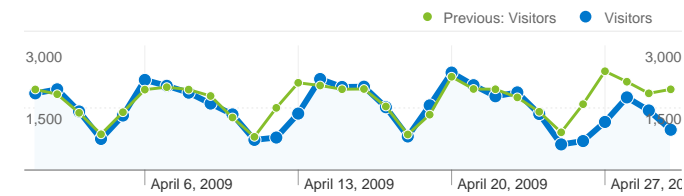

Site Usage

69,617 Visits

Previous: 76,660 (-9.19%)

28.16% Bounce Rate

Previous: 27.88% (1.03%)

438,807 Pageviews

Previous: 533,964 (-17.82%)

00:04:19 Avg. Time on Site

Previous: 00:05:06 (-15.22%)

6.30 Pages/Visit

Previous: 6.97 (-9.51%)

14.34% % New Visits

Previous: 15.70% (-8.65%)

Visitors Overview

Visitors
17,276

Map Overlay SI

17,276 people visited this site

69,617 Visits
 Previous: 76,660 (-9.19%)

17,276 Absolute Unique Visitors
 Previous: 18,856 (-8.38%)

438,807 Pageviews
 Previous: 533,964 (-17.82%)

6.30 Average Pageviews
 Previous: 6.97 (-9.51%)