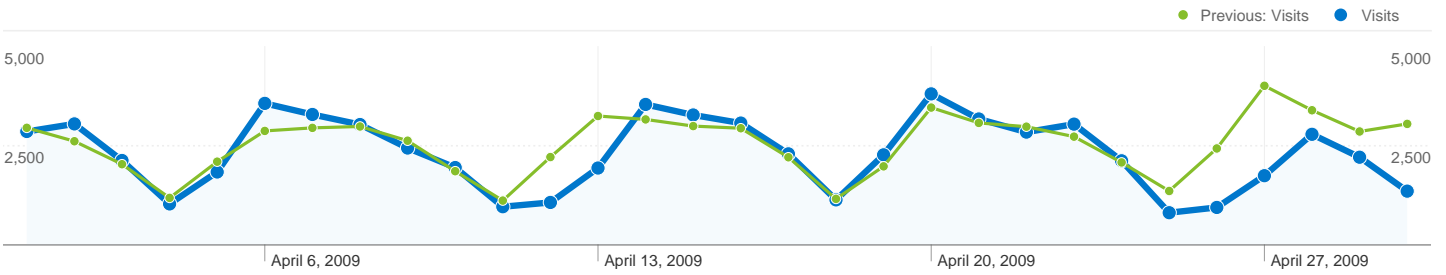

17,276 people visited this site

69,617 Visits
 Previous: 76,660 (-9.19%)

17,276 Absolute Unique Visitors
 Previous: 18,856 (-8.38%)

438,807 Pageviews
 Previous: 533,964 (-17.82%)

6.30 Average Pageviews
 Previous: 6.97 (-9.51%)

00:04:19 Time on Site
 Previous: 00:05:06 (-15.22%)

28.16% Bounce Rate
 Previous: 27.88% (1.03%)

14.34% New Visits
 Previous: 15.70% (-8.65%)

Technical Profile

Browser	Visits	% visits
Firefox		
Apr 1, 2009 - Apr 30, 2009	42,557	61.13%
Mar 4, 2009 - Apr 2, 2009	45,384	59.20%
% Change	-6.23%	3.26%
Internet Explorer		
Apr 1, 2009 - Apr 30, 2009	21,845	31.38%
Mar 4, 2009 - Apr 2, 2009	25,642	33.45%
% Change	-14.81%	-6.19%

Connection Speed	Visits	% visits
Unknown		
Apr 1, 2009 - Apr 30, 2009	24,613	35.35%
Mar 4, 2009 - Apr 2, 2009	27,863	36.35%
% Change	-11.66%	-2.73%
DSL		
Apr 1, 2009 - Apr 30, 2009	19,259	27.66%
Mar 4, 2009 - Apr 2, 2009	17,972	23.44%
% Change	7.16%	18.00%

Traffic Sources Overview

Apr 1, 2009 - Apr 30, 2009
Comparing to: Mar 4, 2009 - Apr 2, 2009

All traffic sources sent a total of 69,617 visits

20.91% Direct Traffic

Previous: 21.05% (-0.67%)

68.94% Referring Sites