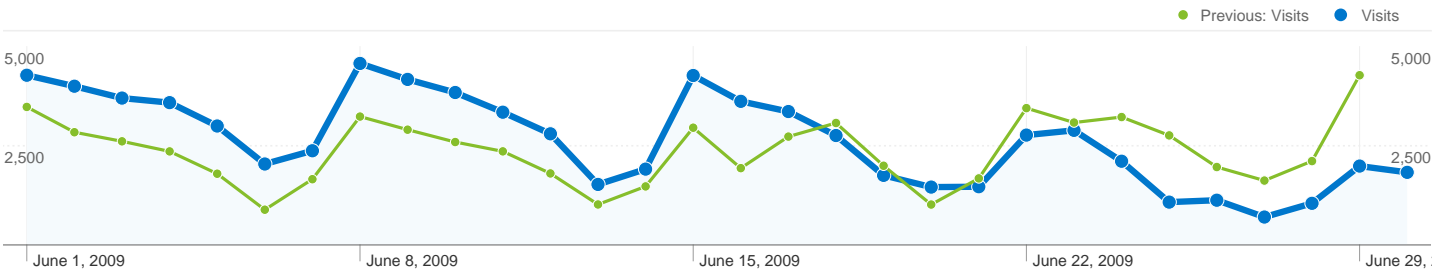

17,814 people visited this site

79,389 Visits
 Previous: 68,906 (15.21%)

17,814 Absolute Unique Visitors
 Previous: 17,600 (1.22%)

501,488 Pageviews
 Previous: 431,651 (16.18%)

6.32 Average Pageviews
 Previous: 6.26 (0.84%)

00:04:19 Time on Site
 Previous: 00:04:17 (0.82%)

29.74% Bounce Rate
 Previous: 27.91% (6.55%)

13.53% New Visits
 Previous: 15.02% (-9.94%)

Technical Profile

Browser	Visits	% visits	Connection Speed	Visits	% visits
Firefox			Unknown		
Jun 1, 2009 - Jun 30, 2009	49,560	62.43%	Jun 1, 2009 - Jun 30, 2009	29,152	36.72%
May 4, 2009 - Jun 1, 2009	42,241	61.30%	May 4, 2009 - Jun 1, 2009	22,221	32.25%
% Change	17.33%	1.83%	% Change	31.19%	13.87%
Internet Explorer			DSL		
Jun 1, 2009 - Jun 30, 2009	22,692	28.58%	Jun 1, 2009 - Jun 30, 2009	25,445	32.05%
May 4, 2009 - Jun 1, 2009	21,837	31.69%	May 4, 2009 - Jun 1, 2009	18,354	26.64%
% Change	3.92%	-9.81%	% Change	38.63%	20.33%

Chrome		
Jun 1, 2009 - Jun 30, 2009	3,557	4.48%
May 4, 2009 - Jun 1, 2009	2,503	3.63%
% Change	42.11%	23.34%
Opera		
Jun 1, 2009 - Jun 30, 2009	1,664	2.10%
May 4, 2009 - Jun 1, 2009	1,370	1.99%
% Change	21.46%	5.42%
Safari		
Jun 1, 2009 - Jun 30, 2009	1,347	1.70%
May 4, 2009 - Jun 1, 2009	497	0.72%
% Change	171.03%	135.24%

Traffic Sources Overview

Jun 1, 2009 - Jun 30, 2009
Comparing to: May 4, 2009 - Jun 1, 2009

All traffic sources sent a total of 79,389 visits

21.82% Direct Traffic

Previous: 21.07% (3.55%)

68.89% Referring Sites