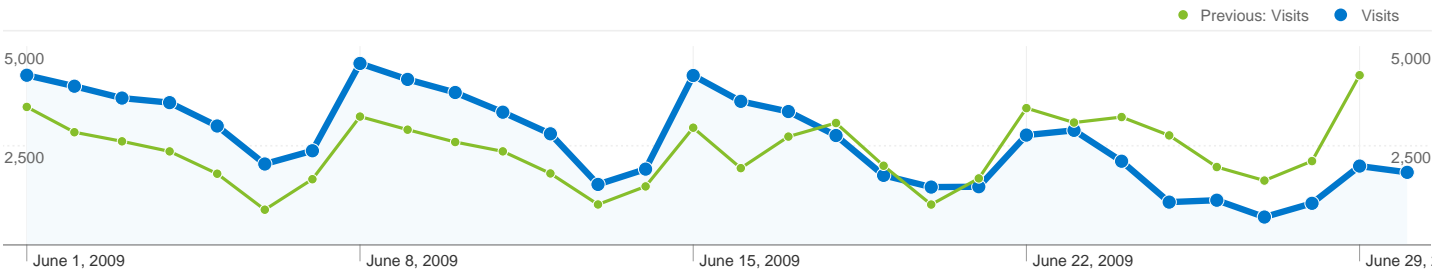

79,389 visits used 37 browser and OS combinations

Site Usage

Visits	Pages/Visit	Avg. Time on Site	% New Visits	Bounce Rate	
79,389 Previous: 68,906 (15.21%)	6.32 Previous: 6.26 (0.84%)	00:04:19 Previous: 00:04:17 (0.82%)	13.54% Previous: 15.04% (-9.96%)	29.74% Previous: 27.91% (6.55%)	
Browser and OS	Visits	Pages/Visit	Avg. Time on Site	% New Visits	Bounce Rate
Firefox / Windows					
June 1, 2009 - June 30, 2009	49,118	5.34	00:03:55	12.09%	29.11%
May 4, 2009 - June 1, 2009	41,719	5.44	00:03:55	13.96%	27.95%
% Change	17.74%	-1.76%	-0.01%	-13.40%	4.15%
Internet Explorer / Windows					
June 1, 2009 - June 30, 2009	22,692	7.98	00:04:31	15.01%	31.15%
May 4, 2009 - June 1, 2009	21,837	7.25	00:04:12	16.65%	28.23%
% Change	3.92%	10.02%	7.50%	-9.86%	10.34%
Chrome / Windows					
June 1, 2009 - June 30, 2009	3,557	10.28	00:08:32	7.90%	23.08%
May 4, 2009 - June 1, 2009	2,503	12.00	00:09:35	9.43%	20.78%
% Change	42.11%	-14.36%	-11.03%	-16.21%	11.10%
Opera / Windows					
June 1, 2009 - June 30, 2009	1,599	5.39	00:03:56	12.45%	35.58%
May 4, 2009 - June 1, 2009	1,342	4.69	00:03:39	11.10%	40.39%
% Change	19.15%	14.93%	7.65%	12.09%	-11.89%
Safari / SymbianOS					
June 1, 2009 - June 30, 2009	578	3.88	00:02:58	99.83%	25.95%
May 4, 2009 - June 1, 2009	265	3.74	00:02:49	99.62%	24.91%
% Change	118.11%	3.53%	5.06%	0.21%	4.20%
Safari / Macintosh					
June 1, 2009 - June 30, 2009	386	4.28	00:04:31	6.48%	55.44%