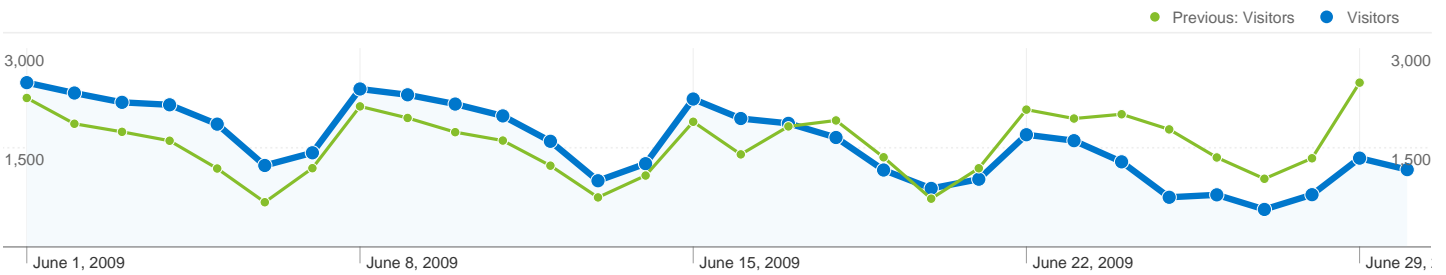

Site Usage

79,389 Visits

Previous: 68,906 (15.21%)

29.74% Bounce Rate

Previous: 27.91% (6.55%)

501,488 Pageviews

Previous: 431,651 (16.18%)

00:04:19 Avg. Time on Site

Previous: 00:04:17 (0.82%)

6.32 Pages/Visit

Previous: 6.26 (0.84%)

13.53% % New Visits

Previous: 15.02% (-9.94%)

Visitors Overview

Visitors
17,814

Map Overlay SI

17,814 people visited this site

79,389 Visits
 Previous: 68,906 (15.21%)

17,814 Absolute Unique Visitors
 Previous: 17,600 (1.22%)

501,488 Pageviews
 Previous: 431,651 (16.18%)

6.32 Average Pageviews
 Previous: 6.26 (0.84%)

Traffic Sources Overview

Jun 1, 2009 - Jun 30, 2009
Comparing to: May 4, 2009 - Jun 1, 2009

All traffic sources sent a total of 79,389 visits

21.82% Direct Traffic

Previous: 21.07% (3.55%)

68.89% Referring Sites