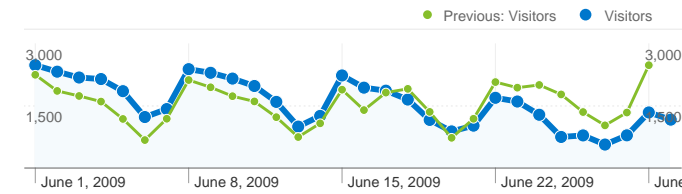

Site Usage

79,389 Visits

Previous: 68,906 (15.21%)

29.74% Bounce Rate

Previous: 27.91% (6.55%)

501,488 Pageviews

Previous: 431,651 (16.18%)

00:04:19 Avg. Time on Site

Previous: 00:04:17 (0.82%)

6.32 Pages/Visit

Previous: 6.26 (0.84%)

13.53% % New Visits

Previous: 15.02% (-9.94%)

Visitors Overview

Visitors
17,814

Map Overlay SI

17,814 people visited this site

79,389 Visits
 Previous: 68,906 (15.21%)

17,814 Absolute Unique Visitors
 Previous: 17,600 (1.22%)

501,488 Pageviews
 Previous: 431,651 (16.18%)

6.32 Average Pageviews
 Previous: 6.26 (0.84%)

1 - 10 of 26,293

79,389 visits used 37 browser and OS combinations

Site Usage

Visits	Pages/Visit	Avg. Time on Site	% New Visits	Bounce Rate	
79,389 Previous: 68,906 (15.21%)	6.32 Previous: 6.26 (0.84%)	00:04:19 Previous: 00:04:17 (0.82%)	13.54% Previous: 15.04% (-9.96%)	29.74% Previous: 27.91% (6.55%)	
Browser and OS	Visits	Pages/Visit	Avg. Time on Site	% New Visits	Bounce Rate
Firefox / Windows					
June 1, 2009 - June 30, 2009	49,118	5.34	00:03:55	12.09%	29.11%
May 4, 2009 - June 1, 2009	41,719	5.44	00:03:55	13.96%	27.95%
% Change	17.74%	-1.76%	-0.01%	-13.40%	4.15%
Internet Explorer / Windows					
June 1, 2009 - June 30, 2009	22,692	7.98	00:04:31	15.01%	31.15%
May 4, 2009 - June 1, 2009	21,837	7.25	00:04:12	16.65%	28.23%
% Change	3.92%	10.02%	7.50%	-9.86%	10.34%
Chrome / Windows					
June 1, 2009 - June 30, 2009	3,557	10.28	00:08:32	7.90%	23.08%
May 4, 2009 - June 1, 2009	2,503	12.00	00:09:35	9.43%	20.78%
% Change	42.11%	-14.36%	-11.03%	-16.21%	11.10%
Opera / Windows					
June 1, 2009 - June 30, 2009	1,599	5.39	00:03:56	12.45%	35.58%
May 4, 2009 - June 1, 2009	1,342	4.69	00:03:39	11.10%	40.39%
% Change	19.15%	14.93%	7.65%	12.09%	-11.89%
Safari / SymbianOS					
June 1, 2009 - June 30, 2009	578	3.88	00:02:58	99.83%	25.95%
May 4, 2009 - June 1, 2009	265	3.74	00:02:49	99.62%	24.91%
% Change	118.11%	3.53%	5.06%	0.21%	4.20%
Safari / Macintosh					
June 1, 2009 - June 30, 2009	386	4.28	00:04:31	6.48%	55.44%