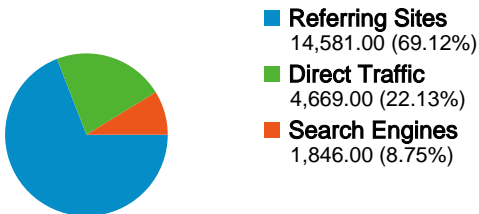

Traffic Sources Overview