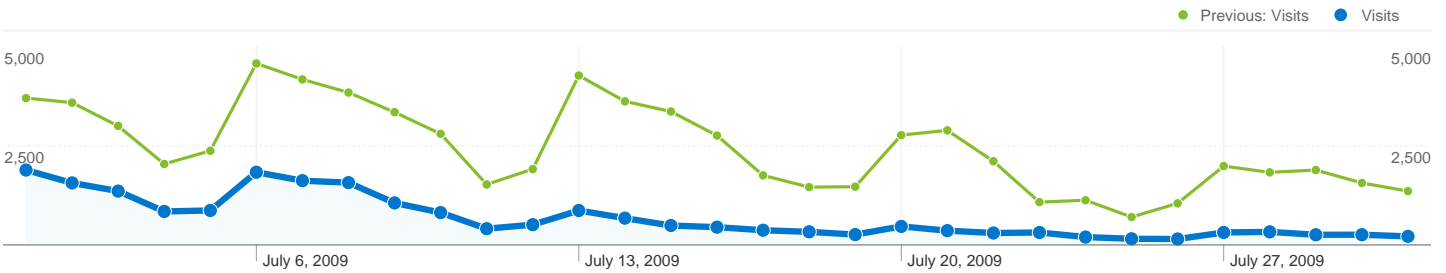

21,096 visits used 33 browser and OS combinations

Site Usage

Visits	Pages/Visit	Avg. Time on Site	% New Visits	Bounce Rate	
21,096 Previous: 75,918 (-72.21%)	4.82 Previous: 6.24 (-22.64%)	00:02:54 Previous: 00:04:11 (-30.63%)	17.98% Previous: 13.57% (32.53%)	36.95% Previous: 30.01% (23.12%)	
Browser and OS	Visits	Pages/Visit	Avg. Time on Site	% New Visits	Bounce Rate
Firefox / Windows					
July 1, 2009 - July 31, 2009	12,745	4.33	00:02:52	16.98%	34.19%
June 3, 2009 - July 3, 2009	47,097	5.27	00:03:47	12.17%	29.30%
% Change	-72.94%	-17.77%	-24.22%	39.51%	16.70%
Internet Explorer / Windows					
July 1, 2009 - July 31, 2009	6,010	6.12	00:03:10	20.37%	38.15%
June 3, 2009 - July 3, 2009	21,422	7.97	00:04:29	15.05%	31.42%
% Change	-71.94%	-23.21%	-29.28%	35.37%	21.44%
Chrome / Windows					
July 1, 2009 - July 31, 2009	905	5.23	00:03:05	10.83%	29.61%
June 3, 2009 - July 3, 2009	3,497	9.72	00:08:02	7.66%	23.42%
% Change	-74.12%	-46.24%	-61.50%	41.30%	26.44%
Opera / Windows					
July 1, 2009 - July 31, 2009	502	3.26	00:01:38	12.55%	64.14%
June 3, 2009 - July 3, 2009	1,556	5.29	00:03:40	13.05%	36.70%
% Change	-67.74%	-38.24%	-55.18%	-3.81%	74.79%
Safari / Macintosh					
July 1, 2009 - July 31, 2009	299	4.12	00:02:59	2.01%	72.24%
June 3, 2009 - July 3, 2009	434	4.36	00:04:34	5.30%	54.84%
% Change	-31.11%	-5.61%	-34.69%	-62.13%	31.73%
Safari / Windows					
July 1, 2009 - July 31, 2009	210	1.39	00:00:23	3.33%	91.43%