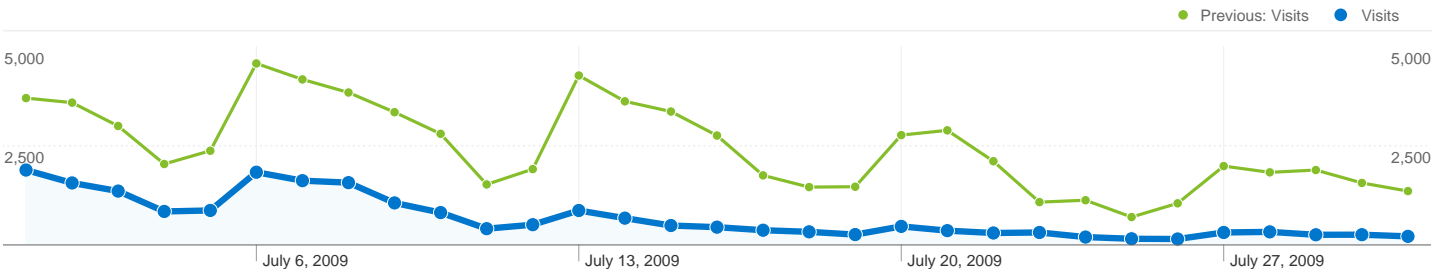

7,239 people visited this site

21,096 Visits

Previous: 75,918 (-72.21%)

7,239 Absolute Unique Visitors

Previous: 17,210 (-57.94%)

101,749 Pageviews

Previous: 473,351 (-78.50%)

4.82 Average Pageviews

Previous: 6.24 (-22.64%)

00:02:54 Time on Site

Previous: 00:04:11 (-30.63%)

36.95% Bounce Rate

Previous: 30.01% (23.12%)

17.97% New Visits

Previous: 13.56% (32.56%)

Technical Profile

Browser	Visits	% visits	Connection Speed	Visits	% visits
Firefox			DSL		
Jul 1, 2009 - Jul 31, 2009	12,869	61.00%	Jul 1, 2009 - Jul 31, 2009	9,006	42.69%
Jun 3, 2009 - Jul 3, 2009	47,493	62.56%	Jun 3, 2009 - Jul 3, 2009	25,149	33.13%
% Change	-72.90%	-2.49%	% Change	-64.19%	28.87%
Internet Explorer			Unknown		
Jul 1, 2009 - Jul 31, 2009	6,010	28.49%	Jul 1, 2009 - Jul 31, 2009	6,972	33.05%
Jun 3, 2009 - Jul 3, 2009	21,422	28.22%	Jun 3, 2009 - Jul 3, 2009	28,052	36.95%
% Change	-71.94%	0.96%	% Change	-75.15%	-10.56%

Traffic Sources Overview

Jul 1, 2009 - Jul 31, 2009
Comparing to: Jun 3, 2009 - Jul 3, 2009

All traffic sources sent a total of 21,096 visits

22.13% Direct Traffic

Previous: 21.72% (1.92%)

69.12% Referring Sites