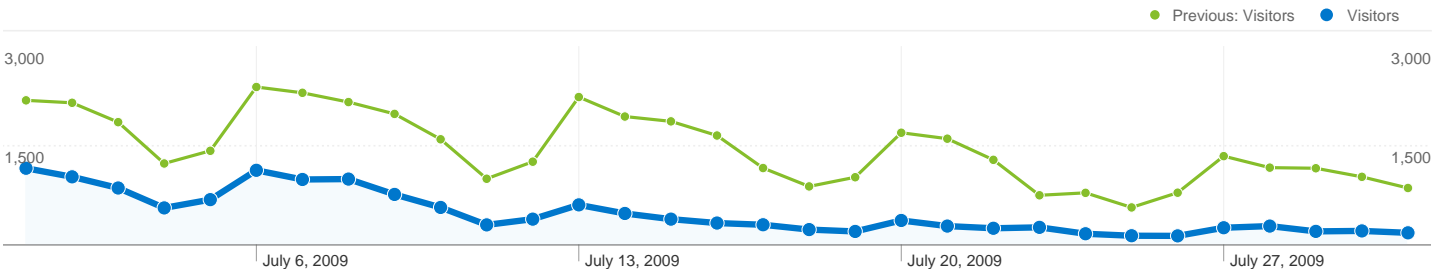

Site Usage

21,096 Visits

Previous: 75,918 (-72.21%)

36.95% Bounce Rate

Previous: 30.01% (23.12%)

101,749 Pageviews

Previous: 473,351 (-78.50%)

00:02:54 Avg. Time on Site

Previous: 00:04:11 (-30.63%)

4.82 Pages/Visit

Previous: 6.24 (-22.64%)

17.97% % New Visits

Previous: 13.56% (32.56%)

Visitors Overview

Visitors
7,239

Map Overlay SI

7,239 people visited this site

21,096 Visits

Previous: 75,918 (-72.21%)

7,239 Absolute Unique Visitors

Previous: 17,210 (-57.94%)

101,749 Pageviews

Previous: 473,351 (-78.50%)

4.82 Average Pageviews

21,096 visits used 33 browser and OS combinations

Site Usage

Visits	Pages/Visit	Avg. Time on Site	% New Visits	Bounce Rate	
21,096 Previous: 75,918 (-72.21%)	4.82 Previous: 6.24 (-22.64%)	00:02:54 Previous: 00:04:11 (-30.63%)	17.98% Previous: 13.57% (32.53%)	36.95% Previous: 30.01% (23.12%)	
Browser and OS	Visits	Pages/Visit	Avg. Time on Site	% New Visits	Bounce Rate
Firefox / Windows					
July 1, 2009 - July 31, 2009	12,745	4.33	00:02:52	16.98%	34.19%
June 3, 2009 - July 3, 2009	47,097	5.27	00:03:47	12.17%	29.30%
% Change	-72.94%	-17.77%	-24.22%	39.51%	16.70%
Internet Explorer / Windows					
July 1, 2009 - July 31, 2009	6,010	6.12	00:03:10	20.37%	38.15%
June 3, 2009 - July 3, 2009	21,422	7.97	00:04:29	15.05%	31.42%
% Change	-71.94%	-23.21%	-29.28%	35.37%	21.44%
Chrome / Windows					
July 1, 2009 - July 31, 2009	905	5.23	00:03:05	10.83%	29.61%
June 3, 2009 - July 3, 2009	3,497	9.72	00:08:02	7.66%	23.42%
% Change	-74.12%	-46.24%	-61.50%	41.30%	26.44%
Opera / Windows					
July 1, 2009 - July 31, 2009	502	3.26	00:01:38	12.55%	64.14%
June 3, 2009 - July 3, 2009	1,556	5.29	00:03:40	13.05%	36.70%
% Change	-67.74%	-38.24%	-55.18%	-3.81%	74.79%
Safari / Macintosh					
July 1, 2009 - July 31, 2009	299	4.12	00:02:59	2.01%	72.24%
June 3, 2009 - July 3, 2009	434	4.36	00:04:34	5.30%	54.84%
% Change	-31.11%	-5.61%	-34.69%	-62.13%	31.73%
Safari / Windows					
July 1, 2009 - July 31, 2009	210	1.39	00:00:23	3.33%	91.43%