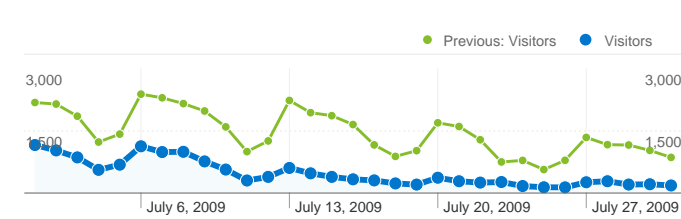

Site Usage

21,096 Visits

Previous: 75,918 (-72.21%)

36.95% Bounce Rate

Previous: 30.01% (23.12%)

101,749 Pageviews

Previous: 473,351 (-78.50%)

00:02:54 Avg. Time on Site

Previous: 00:04:11 (-30.63%)

4.82 Pages/Visit

Previous: 6.24 (-22.64%)

17.97% % New Visits

Previous: 13.56% (32.56%)

Visitors Overview

Visitors
7,239

Map Overlay SI

7,239 people visited this site

21,096 Visits

Previous: 75,918 (-72.21%)

7,239 Absolute Unique Visitors

Previous: 17,210 (-57.94%)

101,749 Pageviews

Previous: 473,351 (-78.50%)

4.82 Average Pageviews

21,096 visits used 33 browser and OS combinations

Site Usage

Visits	Pages/Visit	Avg. Time on Site	% New Visits	Bounce Rate	
21,096 Previous: 75,918 (-72.21%)	4.82 Previous: 6.24 (-22.64%)	00:02:54 Previous: 00:04:11 (-30.63%)	17.98% Previous: 13.57% (32.53%)	36.95% Previous: 30.01% (23.12%)	
Browser and OS	Visits	Pages/Visit	Avg. Time on Site	% New Visits	Bounce Rate
Firefox / Windows					
July 1, 2009 - July 31, 2009	12,745	4.33	00:02:52	16.98%	34.19%
June 3, 2009 - July 3, 2009	47,097	5.27	00:03:47	12.17%	29.30%
% Change	-72.94%	-17.77%	-24.22%	39.51%	16.70%
Internet Explorer / Windows					
July 1, 2009 - July 31, 2009	6,010	6.12	00:03:10	20.37%	38.15%
June 3, 2009 - July 3, 2009	21,422	7.97	00:04:29	15.05%	31.42%
% Change	-71.94%	-23.21%	-29.28%	35.37%	21.44%
Chrome / Windows					
July 1, 2009 - July 31, 2009	905	5.23	00:03:05	10.83%	29.61%
June 3, 2009 - July 3, 2009	3,497	9.72	00:08:02	7.66%	23.42%
% Change	-74.12%	-46.24%	-61.50%	41.30%	26.44%
Opera / Windows					
July 1, 2009 - July 31, 2009	502	3.26	00:01:38	12.55%	64.14%
June 3, 2009 - July 3, 2009	1,556	5.29	00:03:40	13.05%	36.70%
% Change	-67.74%	-38.24%	-55.18%	-3.81%	74.79%
Safari / Macintosh					
July 1, 2009 - July 31, 2009	299	4.12	00:02:59	2.01%	72.24%
June 3, 2009 - July 3, 2009	434	4.36	00:04:34	5.30%	54.84%
% Change	-31.11%	-5.61%	-34.69%	-62.13%	31.73%
Safari / Windows					
July 1, 2009 - July 31, 2009	210	1.39	00:00:23	3.33%	91.43%