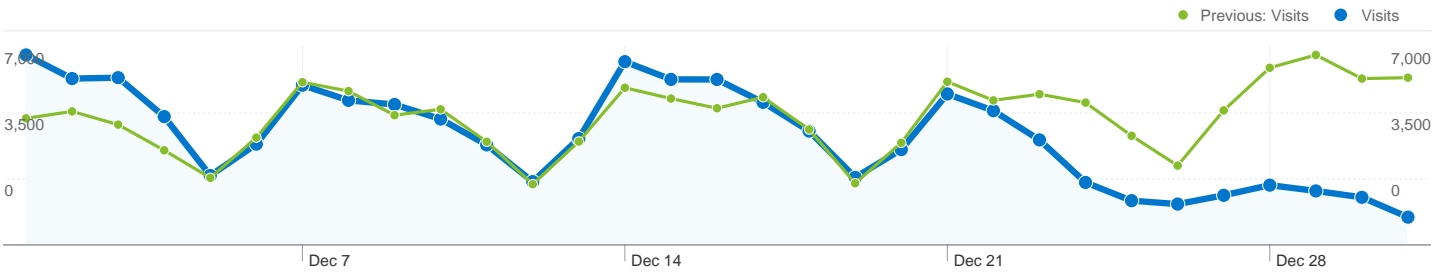

All traffic sources sent a total of 119,035 visits

19.01% Direct Traffic

Previous: 19.84% (-4.15%)

66.59% Referring Sites

Previous: 66.55% (0.06%)

14.40% Search Engines

Previous: 13.61% (5.77%)

- **Referring Sites**
  79,263.00 (66.59%)
- **Direct Traffic**
  22,631.00 (19.01%)
- **Search Engines**
  17,141.00 (14.40%)

Top Traffic Sources

Sources	Visits	% visits
eizobrazevanje.uni-mb.si (referral)		
Dec 1, 2009 - Dec 31, 2009	40,999	34.44%
Nov 3, 2009 - Dec 3, 2009	46,509	33.02%
% Change	-11.85%	4.30%
(direct) ((none))		
Dec 1, 2009 - Dec 31, 2009	22,631	19.01%
Nov 3, 2009 - Dec 3, 2009	27,937	19.84%
% Change	-18.99%	-4.15%
google (organic)		
Dec 1, 2009 - Dec 31, 2009	16,194	13.60%
Nov 3, 2009 - Dec 3, 2009	18,205	12.93%
% Change	-11.05%	5.25%
fs.uni-mb.si (referral)		
Dec 1, 2009 - Dec 31, 2009	9,922	8.34%
Nov 3, 2009 - Dec 3, 2009	11,377	8.08%
% Change	-12.79%	3.19%
pf.uni-mb.si (referral)		

Keywords	Visits	% visits
moodle.uni-mb.si		
Dec 1, 2009 - Dec 31, 2009	3,752	21.89%
Nov 3, 2009 - Dec 3, 2009	4,715	24.59%
% Change	-20.42%	-10.98%
moodle		
Dec 1, 2009 - Dec 31, 2009	3,266	19.05%
Nov 3, 2009 - Dec 3, 2009	4,253	22.18%
% Change	-23.21%	-14.09%
moodle uni mb		
Dec 1, 2009 - Dec 31, 2009	828	4.83%
Nov 3, 2009 - Dec 3, 2009	1,040	5.42%
% Change	-20.38%	-10.94%
moodle mb		
Dec 1, 2009 - Dec 31, 2009	654	3.82%
Nov 3, 2009 - Dec 3, 2009	615	3.21%
% Change	6.34%	18.96%
e izobrazevanje