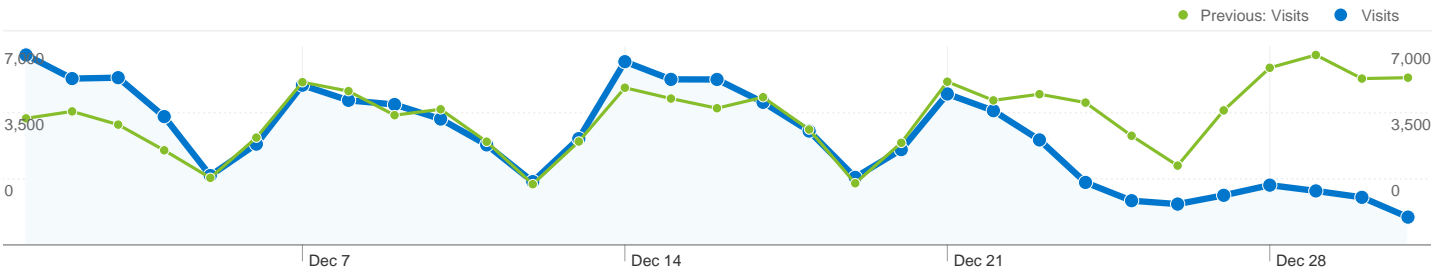

119,035 visits used 65 browser and OS combinations

Site Usage

Visits	Pages/Visit	Avg. Time on Site	% New Visits	Bounce Rate	
119,035 Previous: 140,844 (-15.48%)	5.88 Previous: 6.59 (-10.73%)	00:04:12 Previous: 00:05:08 (-18.21%)	16.44% Previous: 17.22% (-4.54%)	32.91% Previous: 31.17% (5.57%)	
Browser and OS	Visits	Pages/Visit	Avg. Time on Site	% New Visits	Bounce Rate
Firefox / Windows					
December 1, 2009 - December 31, 2009	68,539	5.27	00:04:04	14.91%	31.68%
November 3, 2009 - December 3, 2009	81,681	5.92	00:04:57	15.60%	30.07%
% Change	-16.09%	-10.95%	-17.80%	-4.44%	5.33%
Internet Explorer / Windows					
December 1, 2009 - December 31, 2009	35,395	6.84	00:04:16	18.80%	33.69%
November 3, 2009 - December 3, 2009	42,385	7.58	00:05:13	19.30%	31.82%
% Change	-16.49%	-9.75%	-18.14%	-2.63%	5.86%
Chrome / Windows					
December 1, 2009 - December 31, 2009	6,475	9.70	00:06:38	12.57%	27.97%
November 3, 2009 - December 3, 2009	6,957	11.23	00:08:32	14.59%	25.00%
% Change	-6.93%	-13.67%	-22.25%	-13.83%	11.89%
Opera / Windows					
December 1, 2009 - December 31, 2009	2,859	3.90	00:02:56	10.42%	44.39%
November 3, 2009 - December 3, 2009	3,383	4.68	00:04:01	11.74%	40.61%
% Change	-15.49%	-16.65%	-27.02%	-11.18%	9.29%
Safari / Macintosh					
December 1, 2009 - December 31, 2009	1,273	3.46	00:01:57	4.71%	65.36%
November 3, 2009 - December 3, 2009	1,558	3.44	00:02:17	3.79%	67.97%
% Change	-18.29%	0.57%	-14.71%	24.46%	-3.85%
Safari / Windows					
December 1, 2009 - December 31, 2009	950	2.40	00:00:58	4.84%	68.42%